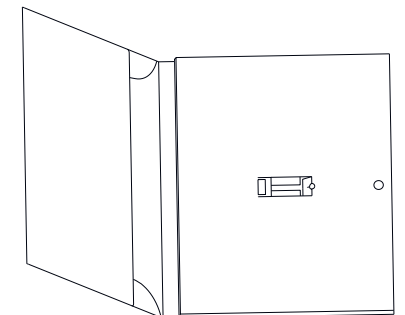

## USB/Flash Drive Packaging

9307CTN 5-1/8" x 3" x 1/2" Capacity  
Super Constructed Fifth Panel  
Foam Insert with Custom Cut to  
Hold USB/Flash Drive

8681 5" W x 5" H, 1/4" Capacity  
Custom Insert to Hold Various Styles of  
USB/Flash Drives [Credit Card Style Shown]  
Super Constructed Fifth Panel  
Tuck Tab Closure

9122 5" W x 5" H, 1/4" Capacity  
Capacity on Left Flap with EPS Foam  
USB/Flash Drive Cut Out Pocket  
Right Flap has 4-1/2" W Pocket  
Magnet Closure

1100B 9-1/2" W x 11-3/4" H, 1/2" Capacity  
1" x 3" x 1/2" USB Hub Attached  
to Reinforced Edge  
Business Card Slit on Right Pocket