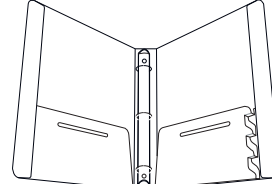

0685 11-1/2" W x 10" H x 2-3/16" Spine  
1-1/2" Ring Capacity  
3rd Flap Velcros to Cover to Form Easel  
\*Various Sizes Available

6858 9" W x 7" H x 1-3/16" Spine  
1" Ring Capacity  
8-1/2" Binding Edge  
3rd Flap Velcros to Cover to Form Easel  
\*Various Sizes Available

## Paperboard

2104 10-1/4" W x 11-1/2" H x 1-3/8" Spine  
1" Ring Capacity, No Pockets or Reinforcements  
Rounded Corners  
\*Various Ring Capacities Available

2204 10-1/4" W x 11-1/2" H x 1-3/8" Spine  
1" Ring Capacity, 1-1/4" Side Reinforcements  
Rounded Corners  
\*Various Ring Capacities Available

2304 10-1/4" W x 11-1/2" H x 1-3/8" Spine  
1" Ring Capacity, 1-1/4" Side Reinforcements  
[2] 4-1/2" H Pockets  
\*Various Ring Capacities Available

7520 10-7/16" W x 11-1/2" H x 1-3/4" Spine  
1" Ring Capacity, 1-1/4" Side Reinforcements  
[2] 4-1/2" H Pockets, [1] has 3/8" Gusset  
Optional Brochure Slits Shown