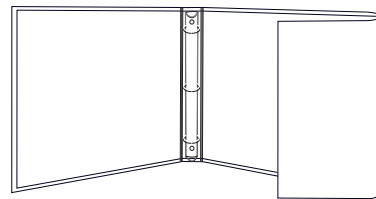

## Turned Edge

0484 10" W x 11-1/2" H x 1-7/16" Spine  
1" Ring Capacity  
Square Corners, Euro Hinge Construction  
Vinyl or Paperboard Pockets Optional  
\*Various Ring Capacities Available

0495 10-1/2" W x 11-1/2" H x 1-1/2" Spine  
1-1/2" Ring Capacity  
Square Corners, Multi Euro Hinge Construction  
Vinyl or Paperboard Pockets Optional  
\*Various Ring Capacities Available

0532 7-1/4" W x 9" H x 1-1/2" Spine  
1" Ring Capacity  
Square Corners  
Euro Hinge Construction [Routed Optional]  
\*Various Ring Capacities Available

0793 11-3/4" W x 11-1/2" H x 3-3/8" Spine  
2-1/2" Ring Capacity  
2-3/4" Flap Spine  
3" W Wrap Around Flap  
Euro Hinge Construction