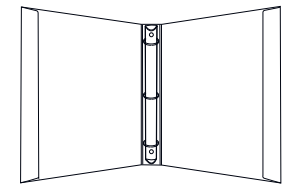

2704 10-1/4" W x 11-1/2" H x 1-9/16" Spine  
1" Ring Capacity, [2] 4-1/2" H Pockets  
[2] Super Constructed Panels  
Wrap Around Flap w. Velcro Closure  
\*Various Ring Capacities Available

7684 10-1/16" W x 11-1/2" H x 1-1/2" Spine  
1" Ring Capacity  
[1] 4-1/2" H Pocket w. Super Panel  
[1] Super Constructed Panel w. CD Slits  
Wrap Around Flap w. Velcro Closure

7286 9" W x 12" H x 2-1/4" Spine  
1/2" Ring Capacity  
[1] Full 3/8" Capacity Pocket  
[1] Full 25/32" Capacity Pocket w. Flap  
Wrap Around Flap w. Velcro Closure

7397 11-1/8" W x 12" H x 2-3/4" Spine  
2" Ring Capacity, 2-1/2" Wrap Around Flap  
[2] 4-1/2" H Pockets  
[2] Super Constructed Panels  
Back Panel Has Slot for Note pad

7558 10-5/16" W x 11-3/4" H x 1-3/4" Spine  
1" Ring Capacity  
[1] 5-1/2" H Pocket  
[1] 4-3/8" W x 1/2" Cap Box Pocket  
1-1/4" Side Reinforcement w. T-Slit

2404 10" W x 11-3/4" H x 1-1/2" Spine  
1" Ring Capacity, [1] 4-1/2" H Pocket  
Wrap Around Flap w. Velcro Closure  
\*Various Ring Capacities Available