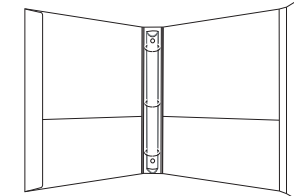

2304 10-1/4" W x 11-1/2" H x 1-3/8" Spine  
1" Ring Capacity, 1-1/4" Side Reinforcements  
[2] 4-1/2" H Pockets  
\*Various Ring Capacities Available

7520 10-7/16" W x 11-1/2" H x 1-3/4" Spine  
1" Ring Capacity, 1-1/4" Side Reinforcements  
[2] 4-1/2" H Pockets, [1] has 3/8" Gusset  
Optional Brochure Slits Shown

2350 10-1/4" W x 11-12" H x 1-9/16" Spine  
1" Ring Capacity, 1-1/4" Side Reinforcements  
[2] 4-1/2" H Pockets  
[2] Super Constructed Panels  
\*Various Ring Capacities Available

6895 7" W x 9" H x 1-9/16" Spine  
1" Ring Capacity, [2] 3-3/4" H Pockets  
1-1/4" Side Reinforcements  
\*Various Ring Capacities Available

2704 10-1/4" W x 11-1/2" H x 1-9/16" Spine  
1" Ring Capacity, [2] 4-1/2" H Pockets  
[2] Super Constructed Panels  
Wrap Around Flap w. Velcro Closure  
\*Various Ring Capacities Available

7684 10-1/16" W x 11-1/2" H x 1-1/2" Spine  
1" Ring Capacity  
[1] 4-1/2" H Pocket w. Super Panel  
[1] Super Constructed Panel w. CD Slits  
Wrap Around Flap w. Velcro Closure