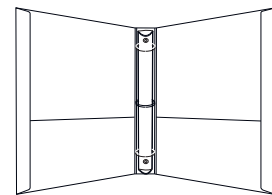

0685 11-1/2" W x 10" H x 2-3/16" Spine  
1-1/2" Ring Capacity  
3rd Flap Velcros to Cover to Form Easel  
\*Various Sizes Available

6858 9" W x 7" H x 1-3/16" Spine  
1" Ring Capacity  
8-1/2" Binding Edge  
3rd Flap Velcros to Cover to Form Easel  
\*Various Sizes Available

## Paperboard

2104 10-1/4" W x 11-1/2" H x 1-3/8" Spine  
1" Ring Capacity, No Pockets or Reinforcements  
Rounded Corners  
\*Various Ring Capacities Available

2204 10-1/4" W x 11-1/2" H x 1-3/8" Spine  
1" Ring Capacity, 1-1/4" Side Reinforcements  
Rounded Corners  
\*Various Ring Capacities Available

2304 10-1/4" W x 11-1/2" H x 1-3/8" Spine  
1" Ring Capacity, 1-1/4" Side Reinforcements  
[2] 4-1/2" H Pockets  
\*Various Ring Capacities Available

7520 10-7/16" W x 11-1/2" H x 1-3/4" Spine  
1" Ring Capacity, 1-1/4" Side Reinforcements  
[2] 4-1/2" H Pockets, [1] has 3/8" Gusset  
Optional Brochure Slits Shown