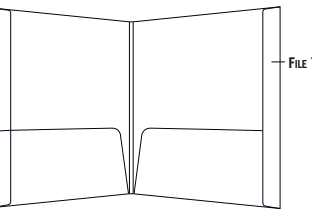

1401 9-3/4" W x 11-3/4" H
1/4" Spine Capacity
[2] 4-1/2" H Pockets
1" Side Reinforcements
Rt. Reinforcement is File Tab Extension