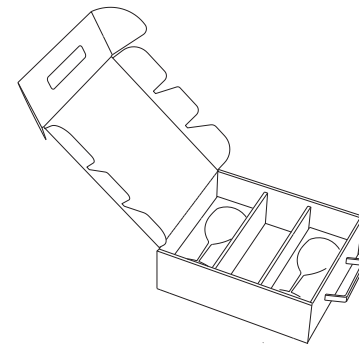

M0472 5-1/2" W x 4-3/4" x 3" D  
Custom Insert Designed to Hold Baseball  
Rollover Sides with Tuck Tab Closure

M0526 9-1/2" x 6-1/2" x 2-1/2"  
7-1/2" x 5" x 1" Well  
Custom Die Cut to Hold Tool

9105CTN

7982

M0423

M0404 10" W x 6-1/2" H x 2-1/2" D  
Display Box with Custom Platform

M0508 10" W x 10" H x 2-1/2" D  
Front Tuck & [2] Locking Tabs  
Optional Custom Insert

M0565 9-3/4" W x 11-3/4" H  
3-3/4" Capacity  
Litho Mounted Corrugated Display  
Box with Custom Wine Glass  
Insert

1048 9" W x 12" H, 2" Capacity  
Custom Adhered Plastic Tray

9105CTN 6-1/8" W x 13" H x 3"  
1-1/2" W x 1" H Die Cut Handle  
Designed to Hold [2] Wine Bottles

9273 7-3/4" W x 5-1/4" H x 1-1/2" D  
Box with Mailer Lock