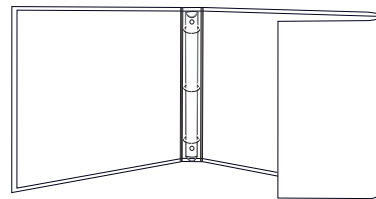

0793 11-3/4" W x 11-1/2" H x 3-3/8" Spine
2-1/2" Ring Capacity
2-3/4" Flap Spine
3" W Wrap Around Flap
Euro Hinge Construction