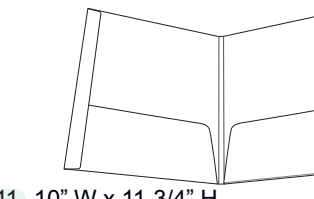

1211 10" W x 11-3/4" H
5/16" Capacity, 1" Side Reinforcements
[2] 4-1/2" H Pockets, 1/4" auto gusset BP
*Various Capacities Exist