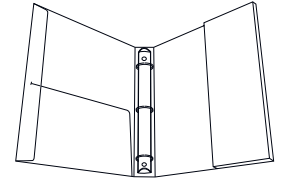

2704 10-1/4" W x 11-1/2" H x 1-9/16" Spine  
1" Ring Capacity, [2] 4-1/2" H Pockets  
[2] Super Constructed Panels  
Wrap Around Flap w. Velcro Closure  
\*Various Ring Capacities Available

7684 10-1/16" W x 11-1/2" H x 1-1/2" Spine  
1" Ring Capacity  
[1] 4-1/2" H Pocket w. Super Panel  
[1] Super Constructed Panel w. CD Slits  
Wrap Around Flap w. Velcro Closure

7286 9" W x 12" H x 2-1/4" Spine  
1/2" Ring Capacity  
[1] Full 3/8" Capacity Pocket  
[1] Full 25/32" Capacity Pocket w. Flap  
Wrap Around Flap w. Velcro Closure

7397 11-1/8" W x 12" H x 2-3/4" Spine  
2" Ring Capacity, 2-1/2" Wrap Around Flap  
[2] 4-1/2" H Pockets  
[2] Super Constructed Panels  
Back Panel Has Slot for Note pad