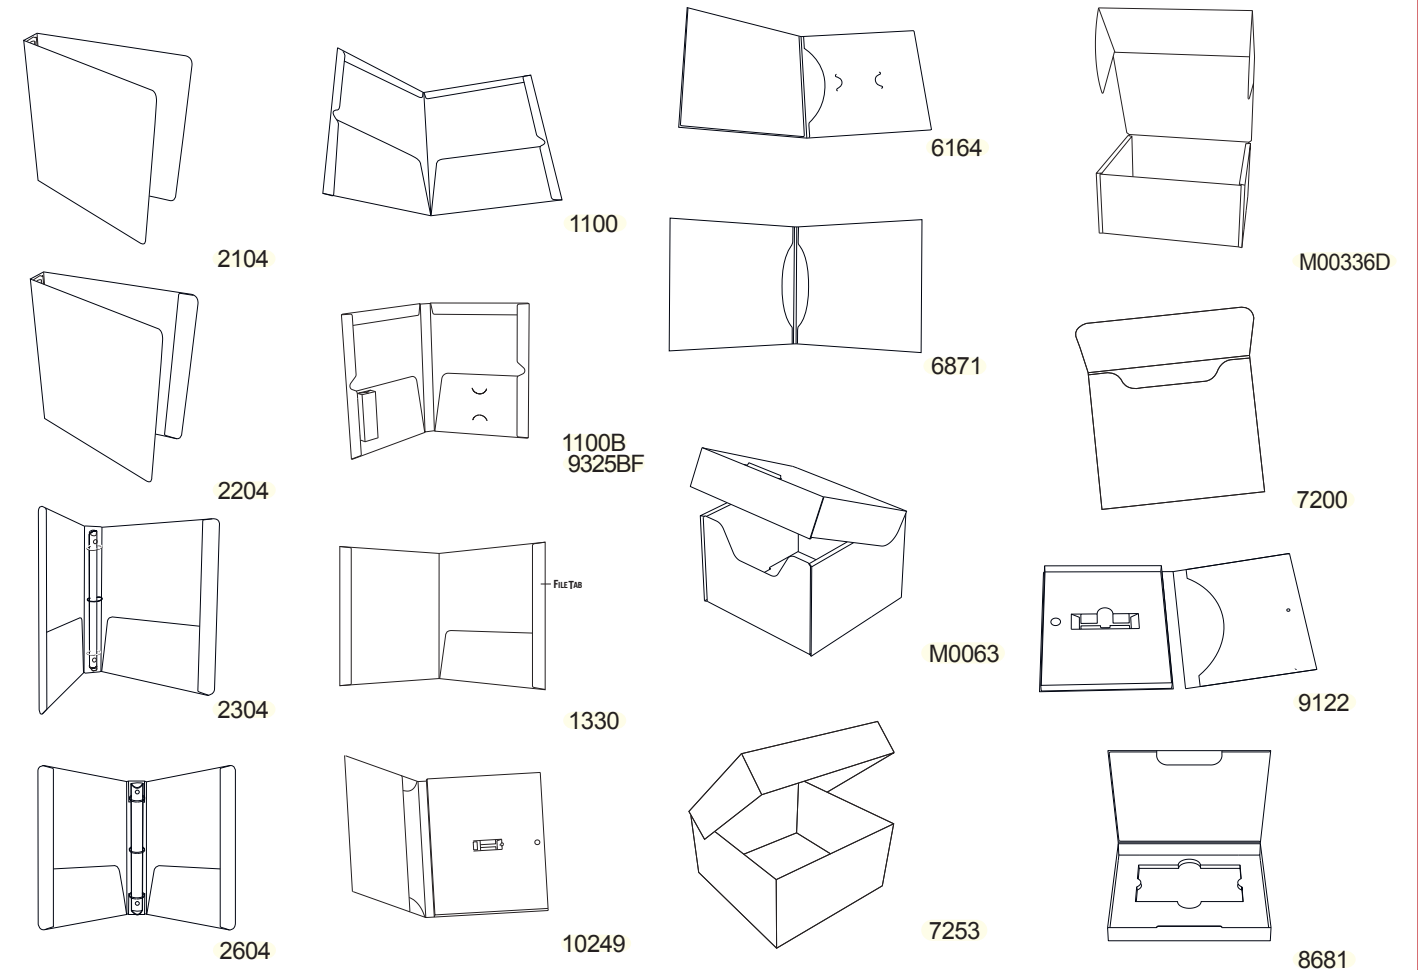

Custom Digital Packaging Complete with Audio and Video