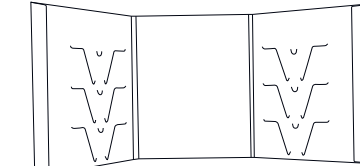

7029 8-1/2" W x 11" H
3/8" Capacity Spine
1" Side Reinforcements
[2] Super Constructed Panels w. Disk Slits
[1] Super Constructed Middle Panel