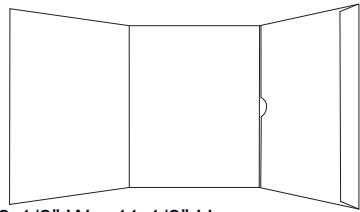

7193 9-1/8" W x 11-1/8" H
1/4" Capacity Spine, [2] Full Panel Pockets
Middle Panel is Super Constructed