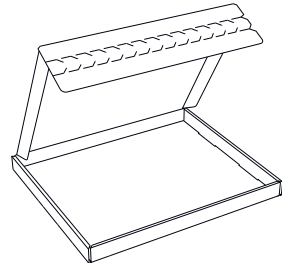

9316 11-1/4" W x 9-1/2" H x 7/8" Capacity
Corrugated Box with Zip Strip Closure
Designed as Custom Mailer
Various Sizes/Style Available