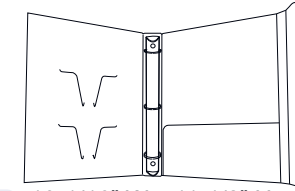

2704 10-1/4" W x 11-1/2" H x 1-9/16" Spine
1" Ring Capacity, [2] 4-1/2" H Pockets
[2] Super Constructed Panels
Wrap Around Flap w. Velcro Closure
*Various Ring Capacities Available