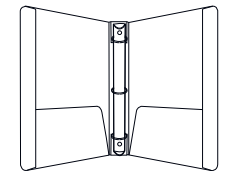

2972 7-1/4" W x 9-1/8" H x 1-5/8" Spine
1" Ring Capacity
1" Side Reinforcements
[2] Super Constructed Panels
*Various Ring Capacities Available

2604 7" W x 9-1/2" H x 1-3/8" Spine
1" Ring Capacity
1" Side Reinforcements
[2] 3-1/2" H Pockets