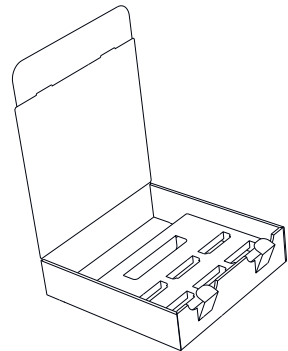

M0508 10" W x 10" H x 2.5" D
Front Tuck & [2] Locking Tabs and Custom Insert