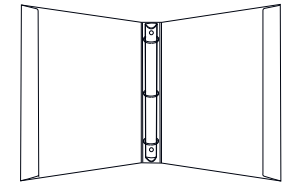

Custom Binders

Turned Edge,
Paperboard, Vinyl &
Organic Binders™

Turned Edge

0484 10" W x 11-1/2" H x 1-7/16" Spine
1" Ring Capacity
Square Corners, Euro Hinge Construction
Vinyl or Paperboard Pockets Optional
*Various Ring Capacities Available

0495 10-1/2" W x 11-1/2" H x 1-1/2" Spine
1-1/2" Ring Capacity
Square Corners, Multi Euro Hinge Construction
Vinyl or Paperboard Pockets Optional
*Various Ring Capacities Available

0532 7-1/4" W x 9" H x 1-1/2" Spine
1" Ring Capacity
Square Corners
Euro Hinge Construction [Routed Optional]
*Various Ring Capacities Available

0793 11-3/4" W x 11-1/2" H x 3-3/8" Spine
2-1/2" Ring Capacity
2-3/4" Flap Spine
3" W Wrap Around Flap
Euro Hinge Construction

0684 9" W x 12-1/4" H x 2" Spine
1" Ring Capacity
8-1/2" Binding Edge
2-1/2" Flap Spine
6-3/8" Flap
*Various Ring Capacities Available

0650 11-1/2" W x 10-5/16" H
4-3/4" Spine
2" Ring Capacity
2-3/4" Flap Spine
3" W Wrap Around Flap
*Various Ring Capacities Available

0685 11-1/2" W x 10" H x 2-3/16" Spine
1-1/2" Ring Capacity
3rd Flap Velcros to Cover to Form Easel
*Various Sizes Available

6858 9" W x 7" H x 1-3/16" Spine
1" Ring Capacity
8-1/2" Binding Edge
3rd Flap Velcros to Cover to Form Easel
*Various Sizes Available

Paperboard

2104 10-1/4" W x 11-1/2" H x 1-3/8" Spine
1" Ring Capacity, No Pockets or Reinforcements
Rounded Corners
*Various Ring Capacities Available

2204 10-1/4" W x 11-1/2" H x 1-3/8" Spine
1" Ring Capacity, 1-1/4" Side Reinforcements
Rounded Corners
*Various Ring Capacities Available

2304 10-1/4" W x 11-1/2" H x 1-3/8" Spine
1" Ring Capacity, 1-1/4" Side Reinforcements
[2] 4-1/2" H Pockets
*Various Ring Capacities Available