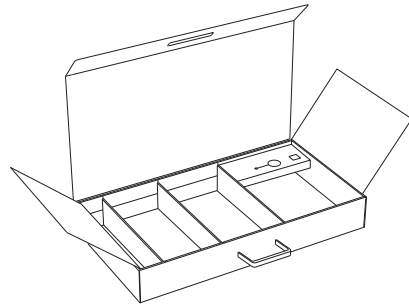

M0114 25-1/2" W x 14" H x 3-3/4" D
Custom Insert and Compartments
Constructed from Dies #M0014-I, II, III
Plastic Handle