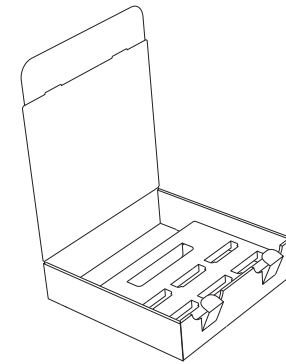

M0508 10" W x 10" H x 2-1/2" D
Front Tuck & [2] Locking Tabs
Optional Custom Insert