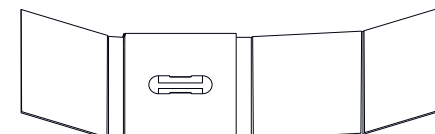

9003 5-1/4" W x 5" H
Three Super Constructed Panels,
Printed Front and Back
1-4" Capacity USB Pocket w. EPS Foam
*Can Be Used As Custom Mailer