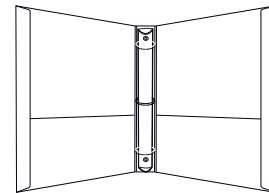

7520 10-7/16" W x 11-1/2" H x 1-3/4" Spine
1" Ring Capacity, 1-1/4" Side Reinforcements
[2] 4-1/2" H Pockets, [1] has 3/8" Gusset
Optional Brochure Slits Shown

2350 10-1/4" W x 11-12" H x 1-9/16" Spine
1" Ring Capacity, 1-1/4" Side Reinforcements
[2] 4-1/2" H Pockets
[2] Super Constructed Panels
*Various Ring Capacities Available