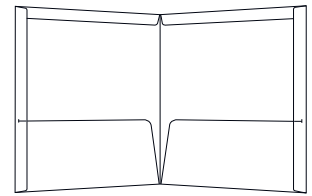

7672 6" W x 8-3/4" W, 2" Capacity  
6-1/8" x 2-1/4" x 2-1/8" Lid  
[2] Piece Paperboard Box

10249

7128

# Custom Presentation Folders

SL2385

1100 9-5/8" W x 11-3/4" H  
[2] 4-1/2" H Pockets  
3/4" Side & Top Reinforcements  
Thumb Notches in Side Reinforcements

0759 9-5/8" W x 11-3/4" H  
[2] 4-1/2" H Pockets  
3/4" Side & Top Reinforcements  
T-Slits in Side Reinforcements