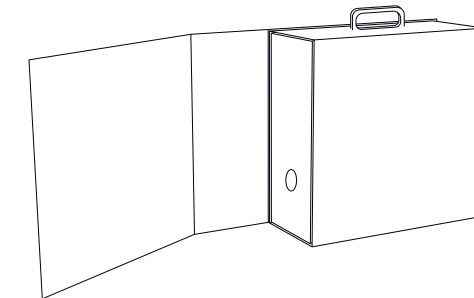

7460 4-7/8" W x 5-5/8" H  
3/4" Capacity  
Super Constructed Panels  
Holds Jewel Case and Booklet

7018 4-7/8" W x 5-5/8" H  
3/4" Capacity  
Super Constructed Panels  
Holds Jewel Case and Booklet

37057 13" W x 14" H x 6-3/4" Capacity  
Full Wrap Around Flap with  
Concealed Magnet Closure  
Plastic Carrying Handle  
Designed for Over Sized Binder