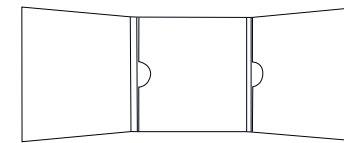

7299 5-3/4" W x 5-3/8" H, 5/16" Capacity
[2] CD/DVD Pockets
[1] Super Constructed Panel