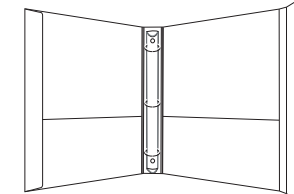

6895 7" W x 9" H x 1-9/16" Spine
1" Ring Capacity, [2] 3-3/4" H Pockets
1-1/4" Side Reinforcements
*Various Ring Capacities Available