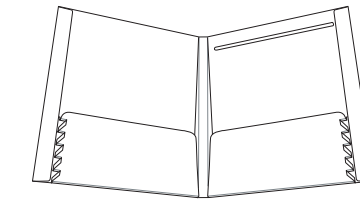

6828 101-6" W x 12" H
5/8" Capacity Spine, 1" Side Reinforcement
[2] 4-1/2" H, 1/4" Capacity Gusset Pockets
[2] Super Constructed Panels
[1] Notepad Slot