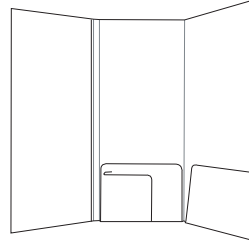

6871 4" W x 12" H
1/4" Capacity Spine
[2] 2-3/4" H Horizontal Pockets
[1] 3-7/8" w. Vertical Pocket