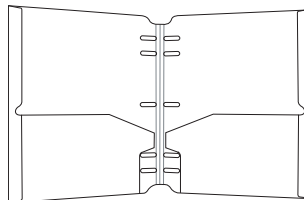

Business Card, Brochure and CD/DVD Slits

**Custom Folders**  
[Continued]

6213 9" W x 11-3/4" H  
1/4" Capacity Spine  
[2] 11-23/32" H Angled Pockets  
1" Side Reinforcements  
File Tab Extension

6639 9" W x 11-3/4" H  
[2] Curved Pockets, 3" H at Spine, 6" H at Side  
No Reinforcements